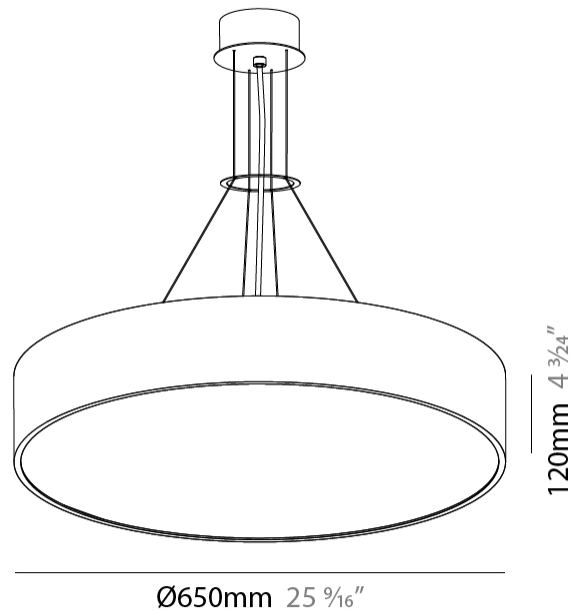

GENERAL

Series: Sign
Brand: Prolicht
Division: Architectural
Mounting Type: Suspension
Mounting Location: Ceiling
Subcategory: Pendant

PHYSICAL

Shape: Round
Diameter (mm): 650
Diameter (in): 25 ⁹/₁₆
Depth (mm): 120
Depth (in): 4 ³/₄
Max. Overall Height (mm): 2120
Max. Overall Height (in): 83 ⁷/₁₆
Light Distribution: Direct
Weight (kg): 8.505
Weight (lbs): 18.75
Diffuser: PMMA - Opal or Micro-Prism
Fixture Finish: SSR / BKV / CWI / CRY / HAB / UFT / ITA / RUA / FTG / MYG / LOD / PUS / FRO / FUP / KIA / POP / BLS / SPG / MEY / GOH / GUM / CHC / COM / ABZ / JAG / OBR / MOS / ROR
Fixture Material: Extruded Aluminum / Steel
Cable Details: 2000mm or 6000mm Transparent Cable

ELECTRICAL

Lamp Type: LED (Zhaga Standard)
Input Wattage (W): 66.5
Total Output Wattage (W): 57
Dimming: Tri-Mode (Non-Dimming and Phase Dimming (120Vac only) and 0-10V Dimming)
Driver Included: Yes
Driver Location: Integrated
Driver Type: Constant Current - Universal
Driver Class: Class 2
Input Voltage (V): 120 - 277
Constant Current (MA): 500

LED

Color Temperature (°K): 2700 / 3000 / 3500 / 4000
Max. Delivered Lumen (lm): 5535 / 6194 / 6358 / 6594
Nominal Lumen (lm): 7410 / 8292 / 8512 / 8828
CRI: >80 CRI
Efficiency (%): 73
Lamp Life (hrs): 50000

OPTICAL

Beam Angle: 110

RATINGS AND CERTIFICATIONS

Certified By: Certified for North American Standards
IP rating: IP20