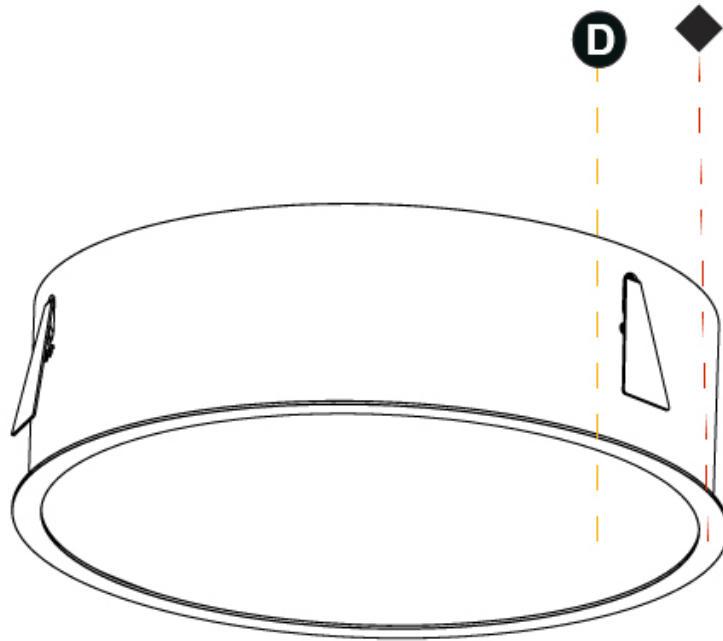

SIGN RECESSED

A37785-

PROJECT	_____
TYPE	_____
SPECIFIER	_____
QUANTITY	_____
DATE	_____