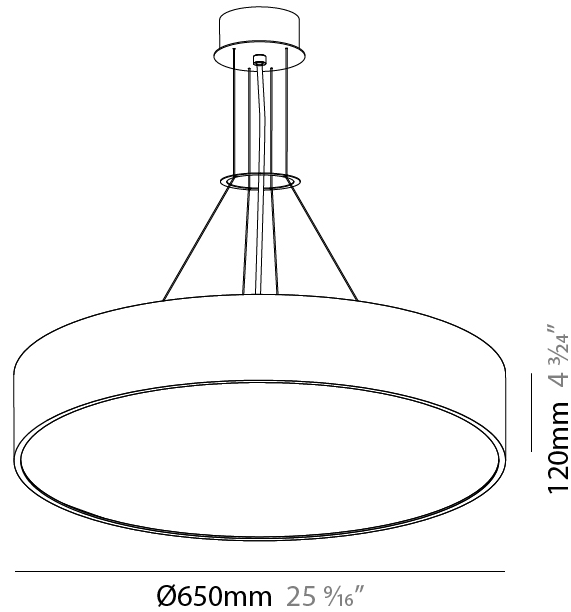

GENERAL

Series: Sign
Brand: Prolicht
Division: Architectural
Mounting Type: Suspension
Mounting Location: Ceiling
Subcategory: Pendant

PHYSICAL

Shape: Round
Diameter (mm): 650
Diameter (in): 25 ³/₁₆"
Depth (mm): 120
Depth (in): 4 ³/₄"
Max. Overall Height (mm): 2120
Max. Overall Height (in): 83 ⁷/₁₆"
Light Distribution: Direct / Indirect
Weight (kg): 8.8
Weight (lbs): 19.4
Diffuser: PMMA - Opal or Micro-Prism
Fixture Finish: SSR / BKV / CWI / CRY / HAB / UFT / ITA / RUA / FTG / MYG / LOD / PUS / FRO / FUP / KIA / POP / BLS / SPG / MEY / GOH / GUM / CHC / COM / ABZ / JAG / OBR / MOS / ROR
Fixture Material: Extruded Aluminum / Steel
Cable Details: 2000mm or 6000mm Transparent Cable

ELECTRICAL

Lamp Type: LED (Zhaga Standard)
Input Wattage (W): 66.5/18.6
Total Output Wattage (W): 57/16
Dimming: Tri-Mode (Non-Dimming and Phase Dimming (120Vac only) and 0-10V Dimming)
Driver Included: Yes
Driver Location: Integrated
Driver Type: Constant Current - Universal
Driver Class: Class 2
Input Voltage (V): 120 - 277
Constant Current (MA): 500/700

LED

Color Temperature (°K): 2700 / 3000 / 3500 / 4000
Max. Delivered Lumen (lm): 9430 / 10035 / 10240
CRI: >80 CRI
Efficiency (%): 86
Lamp Life (hrs): 50000

OPTICAL

RATINGS AND CERTIFICATIONS

Certified By: Certified for North American Standards
IP rating: IP20