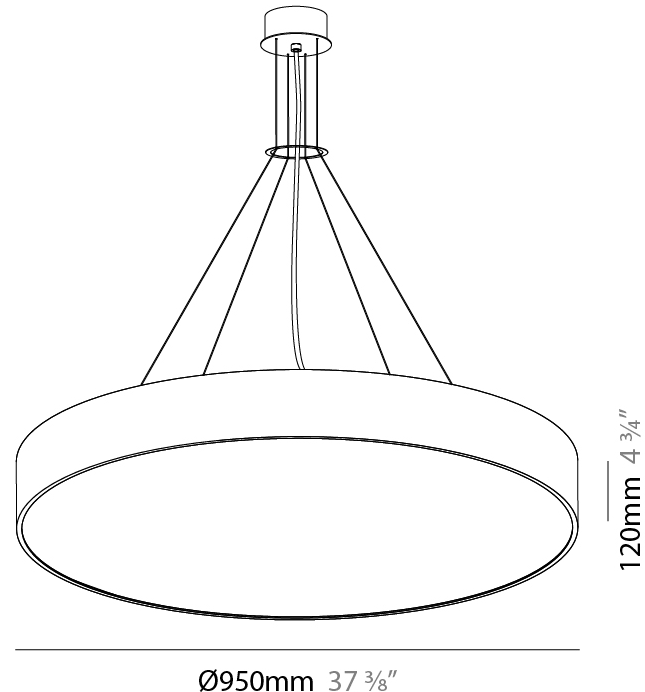

GENERAL

Series: Sign
Brand: Prolicht
Division: Architectural
Mounting Type: Suspension
Mounting Location: Ceiling
Subcategory: Pendant

PHYSICAL

Shape: Round
Diameter (mm): 950
Diameter (in): 37 ³/₈
Height (mm): 120
Height (in): 4 ³/₄
Max. Overall Height (mm): 2120
Max. Overall Height (in): 83 ⁷/₁₆
Light Distribution: Direct / Indirect
Weight (kg): 16.385
Weight (lbs): 36.12
Diffuser: PMMA - Opal or Micro-Prism
Fixture Finish: SSR / BKV / CWI / CRY / HAB / UFT / ITA / RUA / FTG / MYG / LOD / PUS / FRO / FUP / KIA / POP / BLS / SPG / MEY / GOH / GUM / CHC / COM / ABZ / JAG / OBR / MOS / ROR
Fixture Material: Extruded Aluminum / Steel
Cable Details: 2000mm or 6000mm Transparent Cable

ELECTRICAL

Lamp Type: LED (Zhaga Standard)
Input Wattage (W): 129.5/37.2
Total Output Wattage (W): 111/32
Dimming: Tri-Mode (Non-Dimming and Phase Dimming (120Vac only) and 0-10V Dimming)
Driver Included: Yes
Driver Location: Integrated
Driver Type: Constant Current - Universal
Driver Class: Class 1 and Class 2
Input Voltage (V): 120 - 277
Constant Current (MA): 500/700

LED

Color Temperature (°K): 2700 / 3000 / 3500 / 4000
Max. Delivered Lumen (lm): 17250 / 18404 / 18780
CRI: >80 CRI
Efficiency (%): 86
Lamp Life (hrs): 50000

OPTICAL

RATINGS AND CERTIFICATIONS

Certified By: Certified for North American Standards
IP rating: IP20

PROJECT _____
TYPE _____
SPECIFIER _____
QUANTITY _____
DATE _____